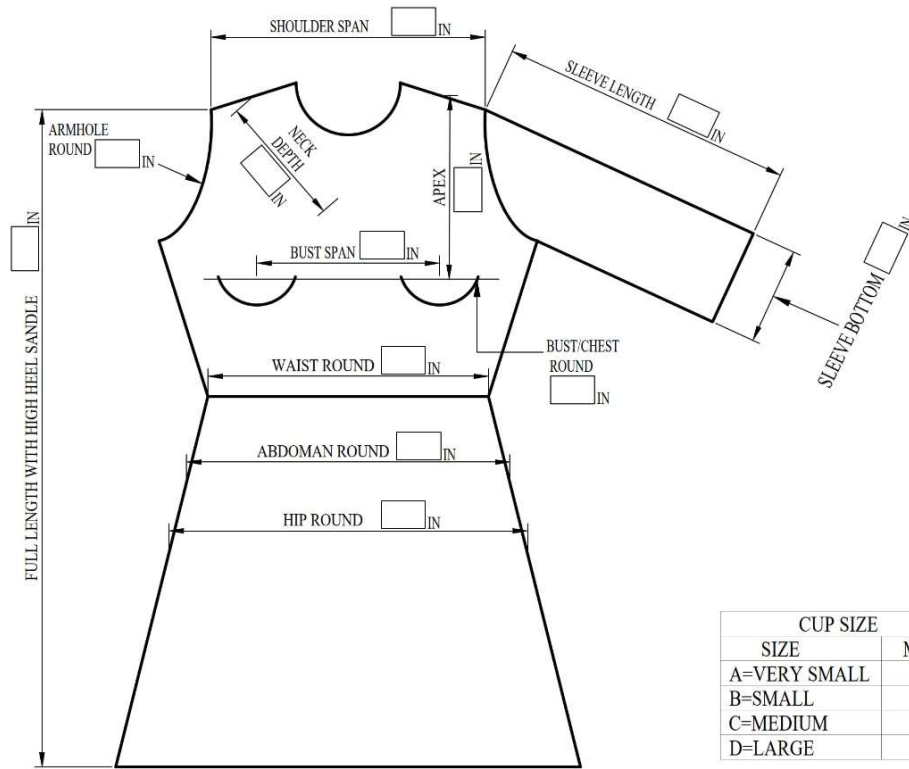

## G O W N

CUP SIZE	
SIZE	MARK
A=VERY SMALL	
B=SMALL	
C=MEDIUM	
D=LARGE	